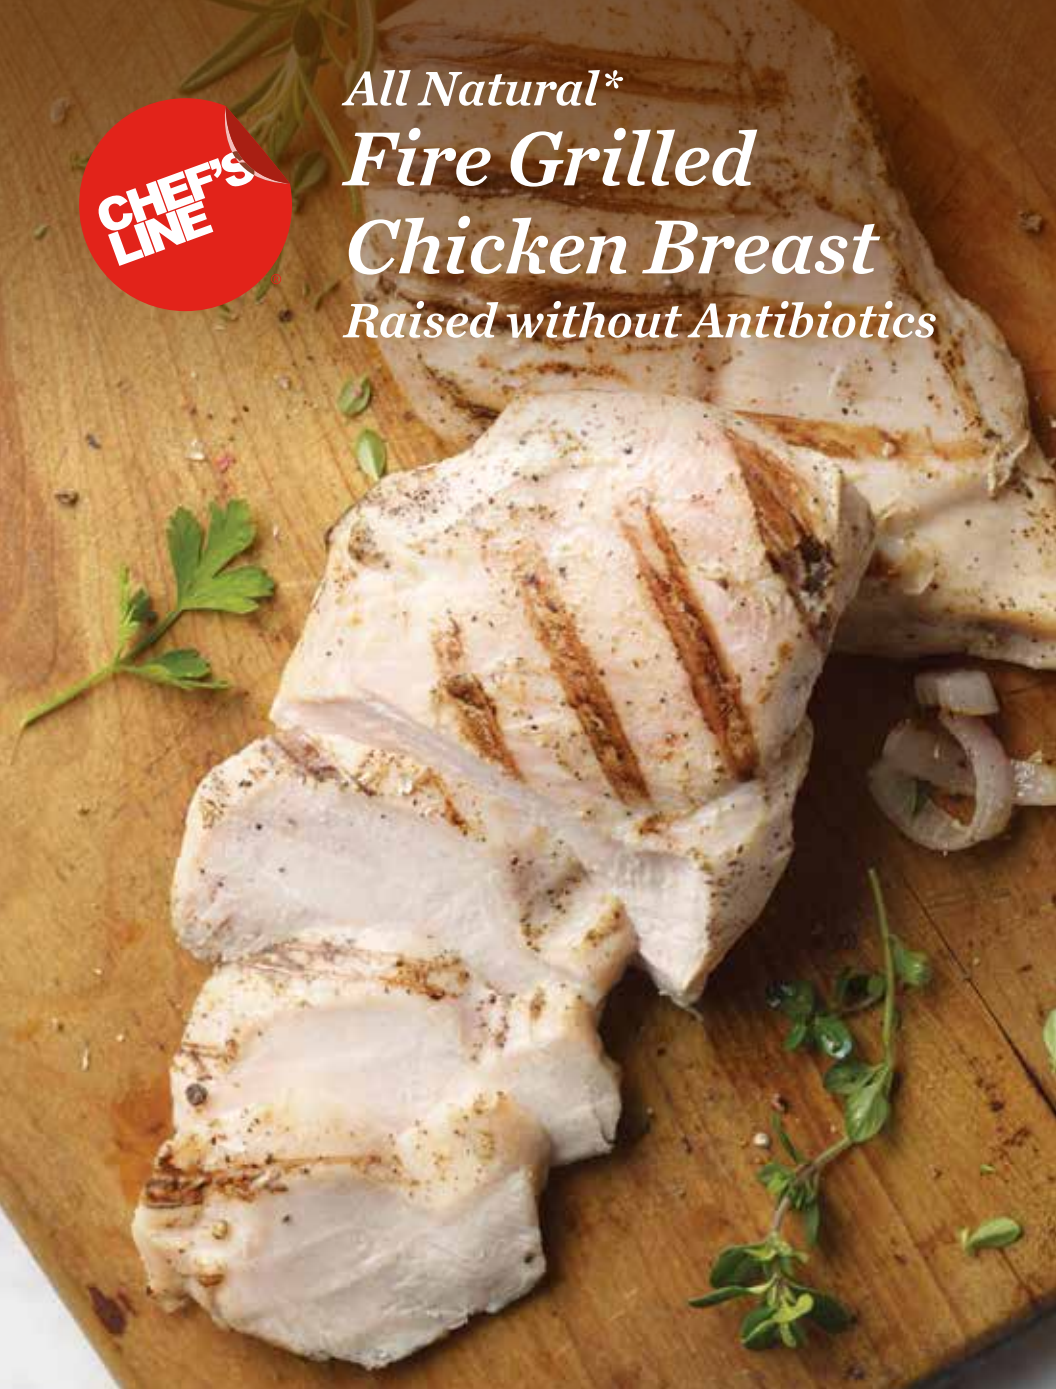

*All Natural**
Fire Grilled
Chicken Breast
Raised without Antibiotics

Chef's Line® All Natural Fire Grilled Chicken Breast Raised without Antibiotics*

Vegetarian-fed and raised without antibiotics, this chicken breast is ideal as an entrée, as well as in salads, pastas, soups, sandwiches and more. It arrives fully cooked and vacuum-packed, ready to reheat or serve as is. Grill marks give it a just-off-the-fire appearance, and its neutral flavor will absorb and show off your signature recipes.

Product Attributes

- All Natural*, minimally processed, no artificial ingredients
- Raised without antibiotics
- Vegetarian-fed
- Neutral flavor
- 6-oz. breast filet
- Fully cooked with char marks
- Refrigerated and ready to eat